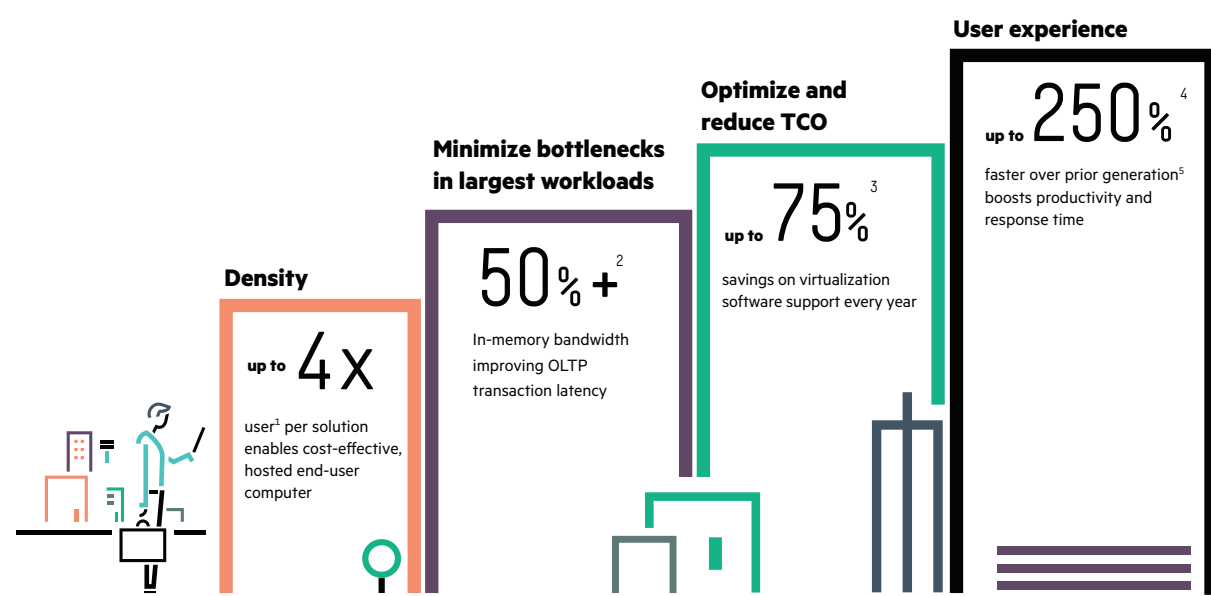

Accelerating your path to the Composable Infrastructure

Challenges

In the idea economy, IT is the business partner for value creation and must deliver services at the speed of business.

Accelerate your business results with the Composable experience

Add flexibility and scalability to your existing operations with a Composable strategy approach. The Path to Composable enables you to leverage your infrastructure while increasing capabilities and empowering new applications. The Path to Composable is HPE BladeSystem with HPE OneView.

HPE BladeSystem

Simplify the challenge of managing diverse workloads with modular infrastructure that can flex to the needs of each workload. HPE BladeSystem and HPE OneView converges servers, storage, and networking with software-defined intelligence to automate IT operations.

HPE OneView

HPE OneView is your infrastructure automation engine that enables you to work faster and more simply by automating and streamlining IT processes across compute, storage, and fabric resources.