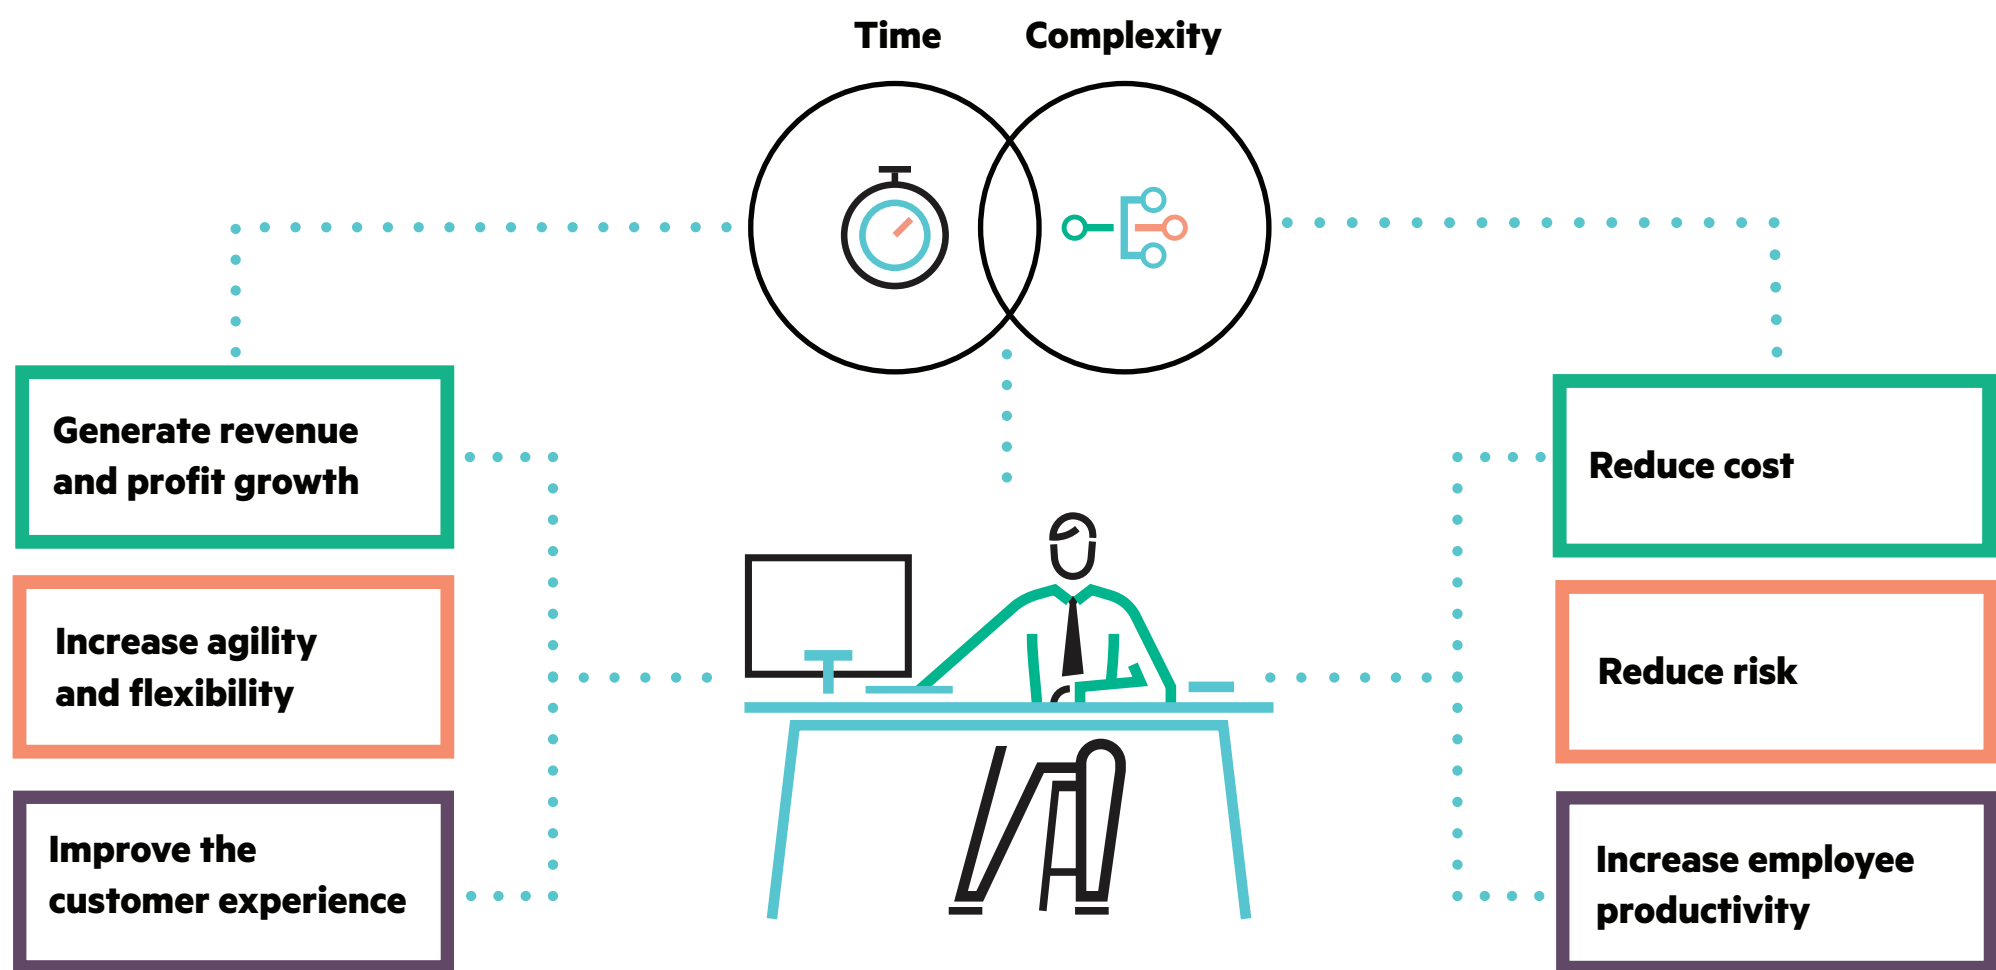

Accelerating your path to the Composable Infrastructure

Challenges

In the idea economy, IT is the business partner for value creation and must deliver services at the speed of business.

Accelerate your business results with the Composable experience

Add flexibility and scalability to your existing operations with a Composable strategy approach. The Path to Composable enables you to leverage your infrastructure while increasing capabilities and empowering new applications. The Path to Composable is HPE BladeSystem with HPE OneView.

HPE BladeSystem

Simplify the challenge of managing diverse workloads with modular infrastructure that can flex to the needs of each workload. HPE BladeSystem and HPE OneView converges servers, storage, and networking with software-defined intelligence to automate IT operations.

HPE OneView

HPE OneView is your infrastructure automation engine that enables you to work faster and more simply by automating and streamlining IT processes across compute, storage, and fabric resources.