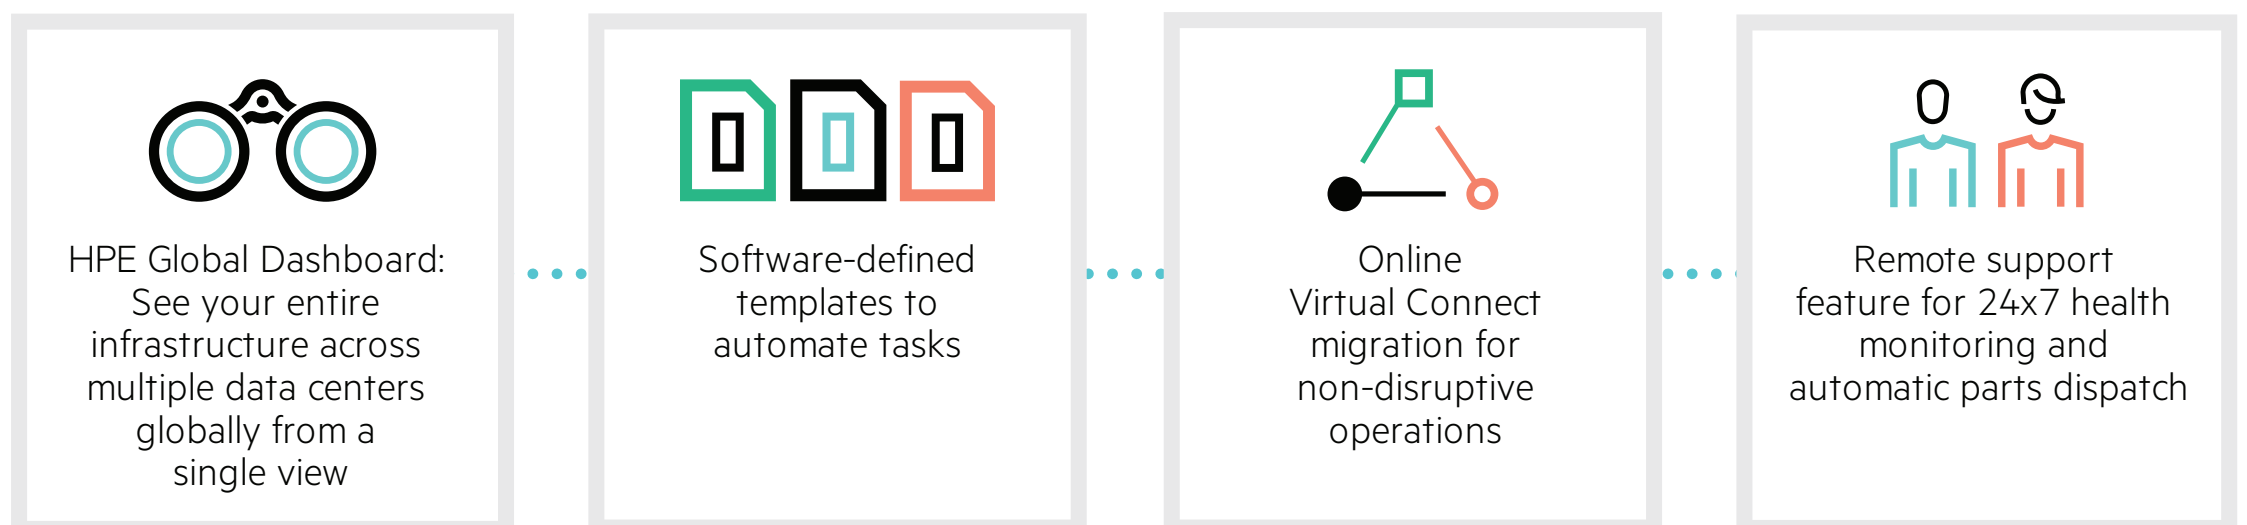

Add flexibility and scalability to your existing operations with a Composable strategy approach. The Path to Composable enables you to leverage your infrastructure while increasing capabilities and empowering new applications. The Path to Composable is HPE BladeSystem with HPE OneView.

HPE BladeSystem

Simplify the challenge of managing diverse workloads with modular infrastructure that can flex to the needs of each workload. HPE BladeSystem and HPE OneView converges servers, storage, and networking with software-defined intelligence to automate IT operations.

HPE OneView

HPE OneView is your infrastructure automation engine that enables you to work faster and more simply by automating and streamlining IT processes across compute, storage, and fabric resources.

1. Deploy infrastructure faster
2. Simplify lifecycle operations
3. Develop more apps faster with a unified API
4. Increase productivity and accelerate time to value

Accelerate IT service delivery with HPE OneView, a simpler and more efficient way to manage IT infrastructure through automation.