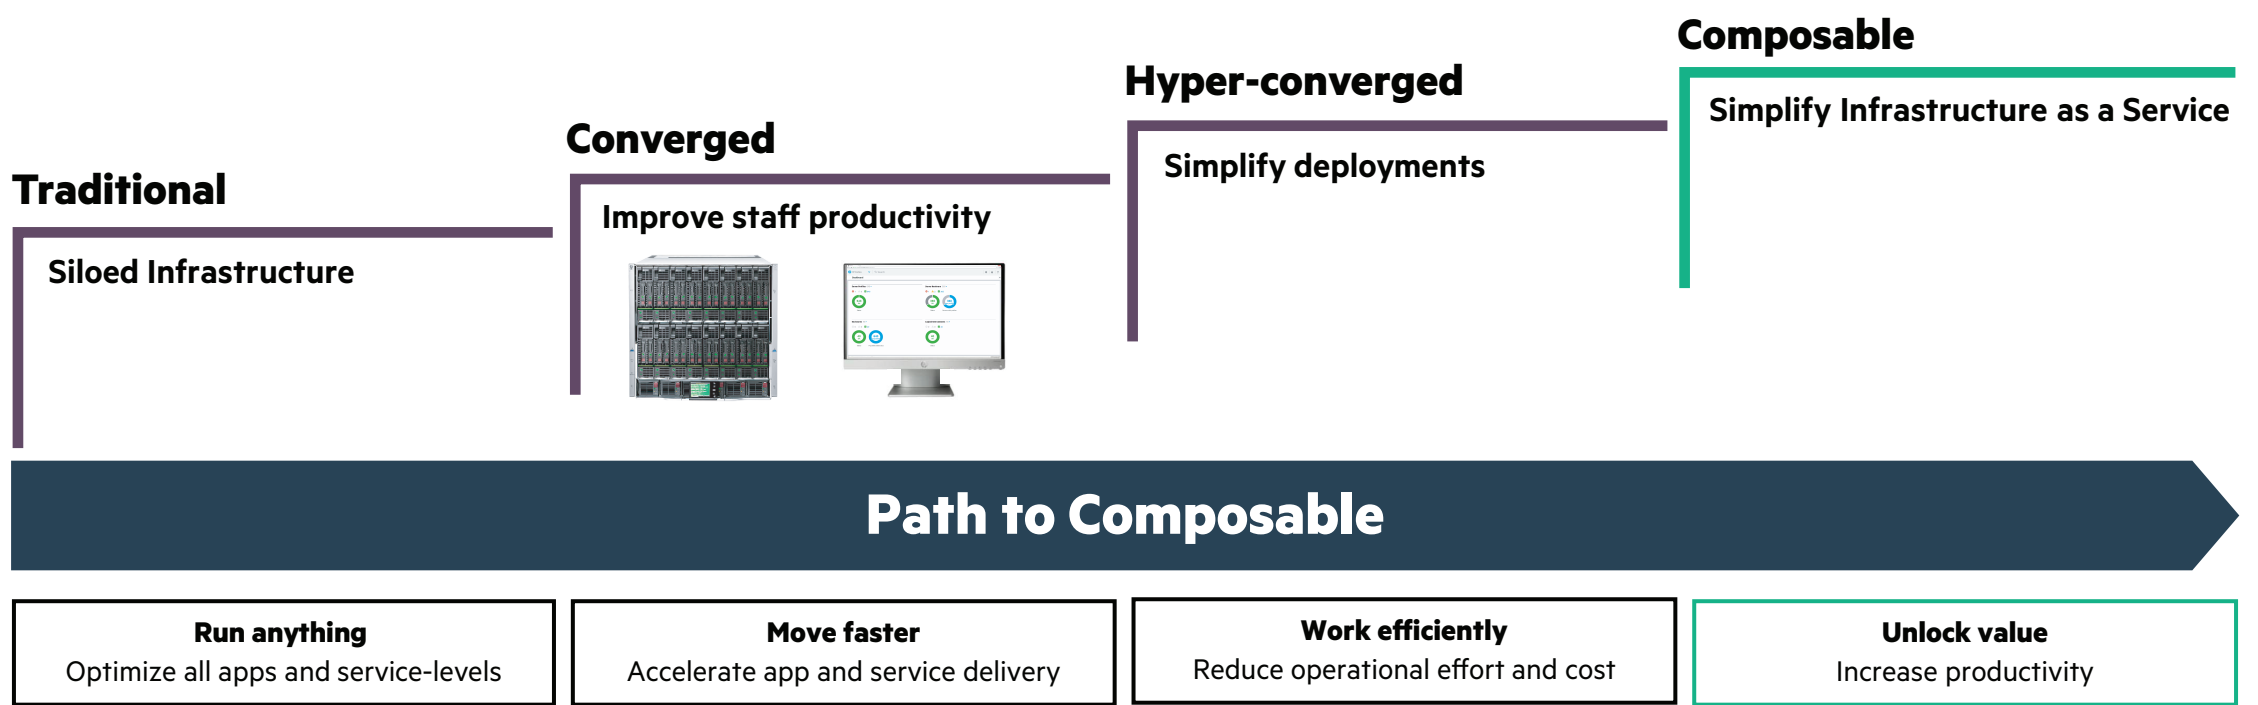

Accelerating your path to the Composable Infrastructure

Challenges

In the idea economy, IT is the business partner for value creation and must deliver services at the speed of business.

Accelerate your business results with the Composable experience

Add flexibility and scalability to your existing operations with a Composable strategy approach. The Path to Composable enables you to leverage your infrastructure while increasing capabilities and empowering new applications. The Path to Composable is HPE BladeSystem with HPE OneView.

HPE BladeSystem

Simplify the challenge of managing diverse workloads with modular infrastructure that can flex to the needs of each workload. HPE BladeSystem and HPE OneView converges servers, storage, and networking with software-defined intelligence to automate IT operations.

HPE OneView

HPE OneView is your infrastructure automation engine that enables you to work faster and more simply by automating and streamlining IT processes across compute, storage, and fabric resources.